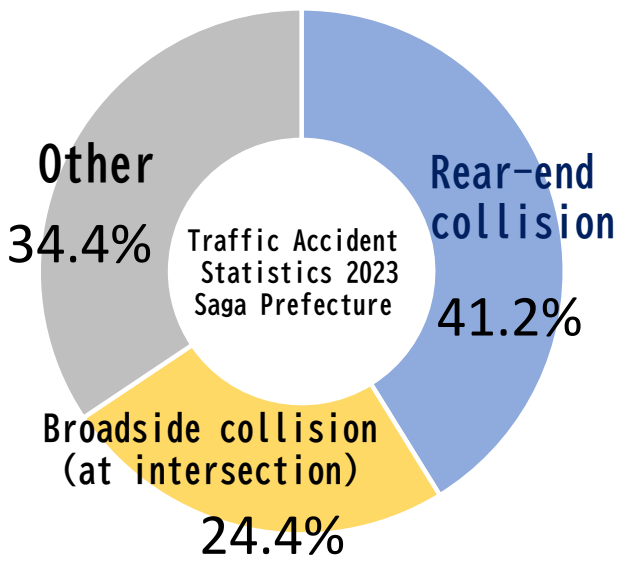

Common types of traffic accidents in Saga Prefecture

Separated based on type, the most common traffic accident in Saga Prefecture was rear-end collision, followed by broadside collision

The most common type of car accident is a rear-end collision.

Keep your eyes on the road!

NO! Smart phones

NO! Following too closely

The most common type of accident involving bicycles is broadside collision (at an intersection)

Be aware of and always follow traffic rules

Traffic lights

Stop signs

Slow down signs

Be careful when turning right or left!