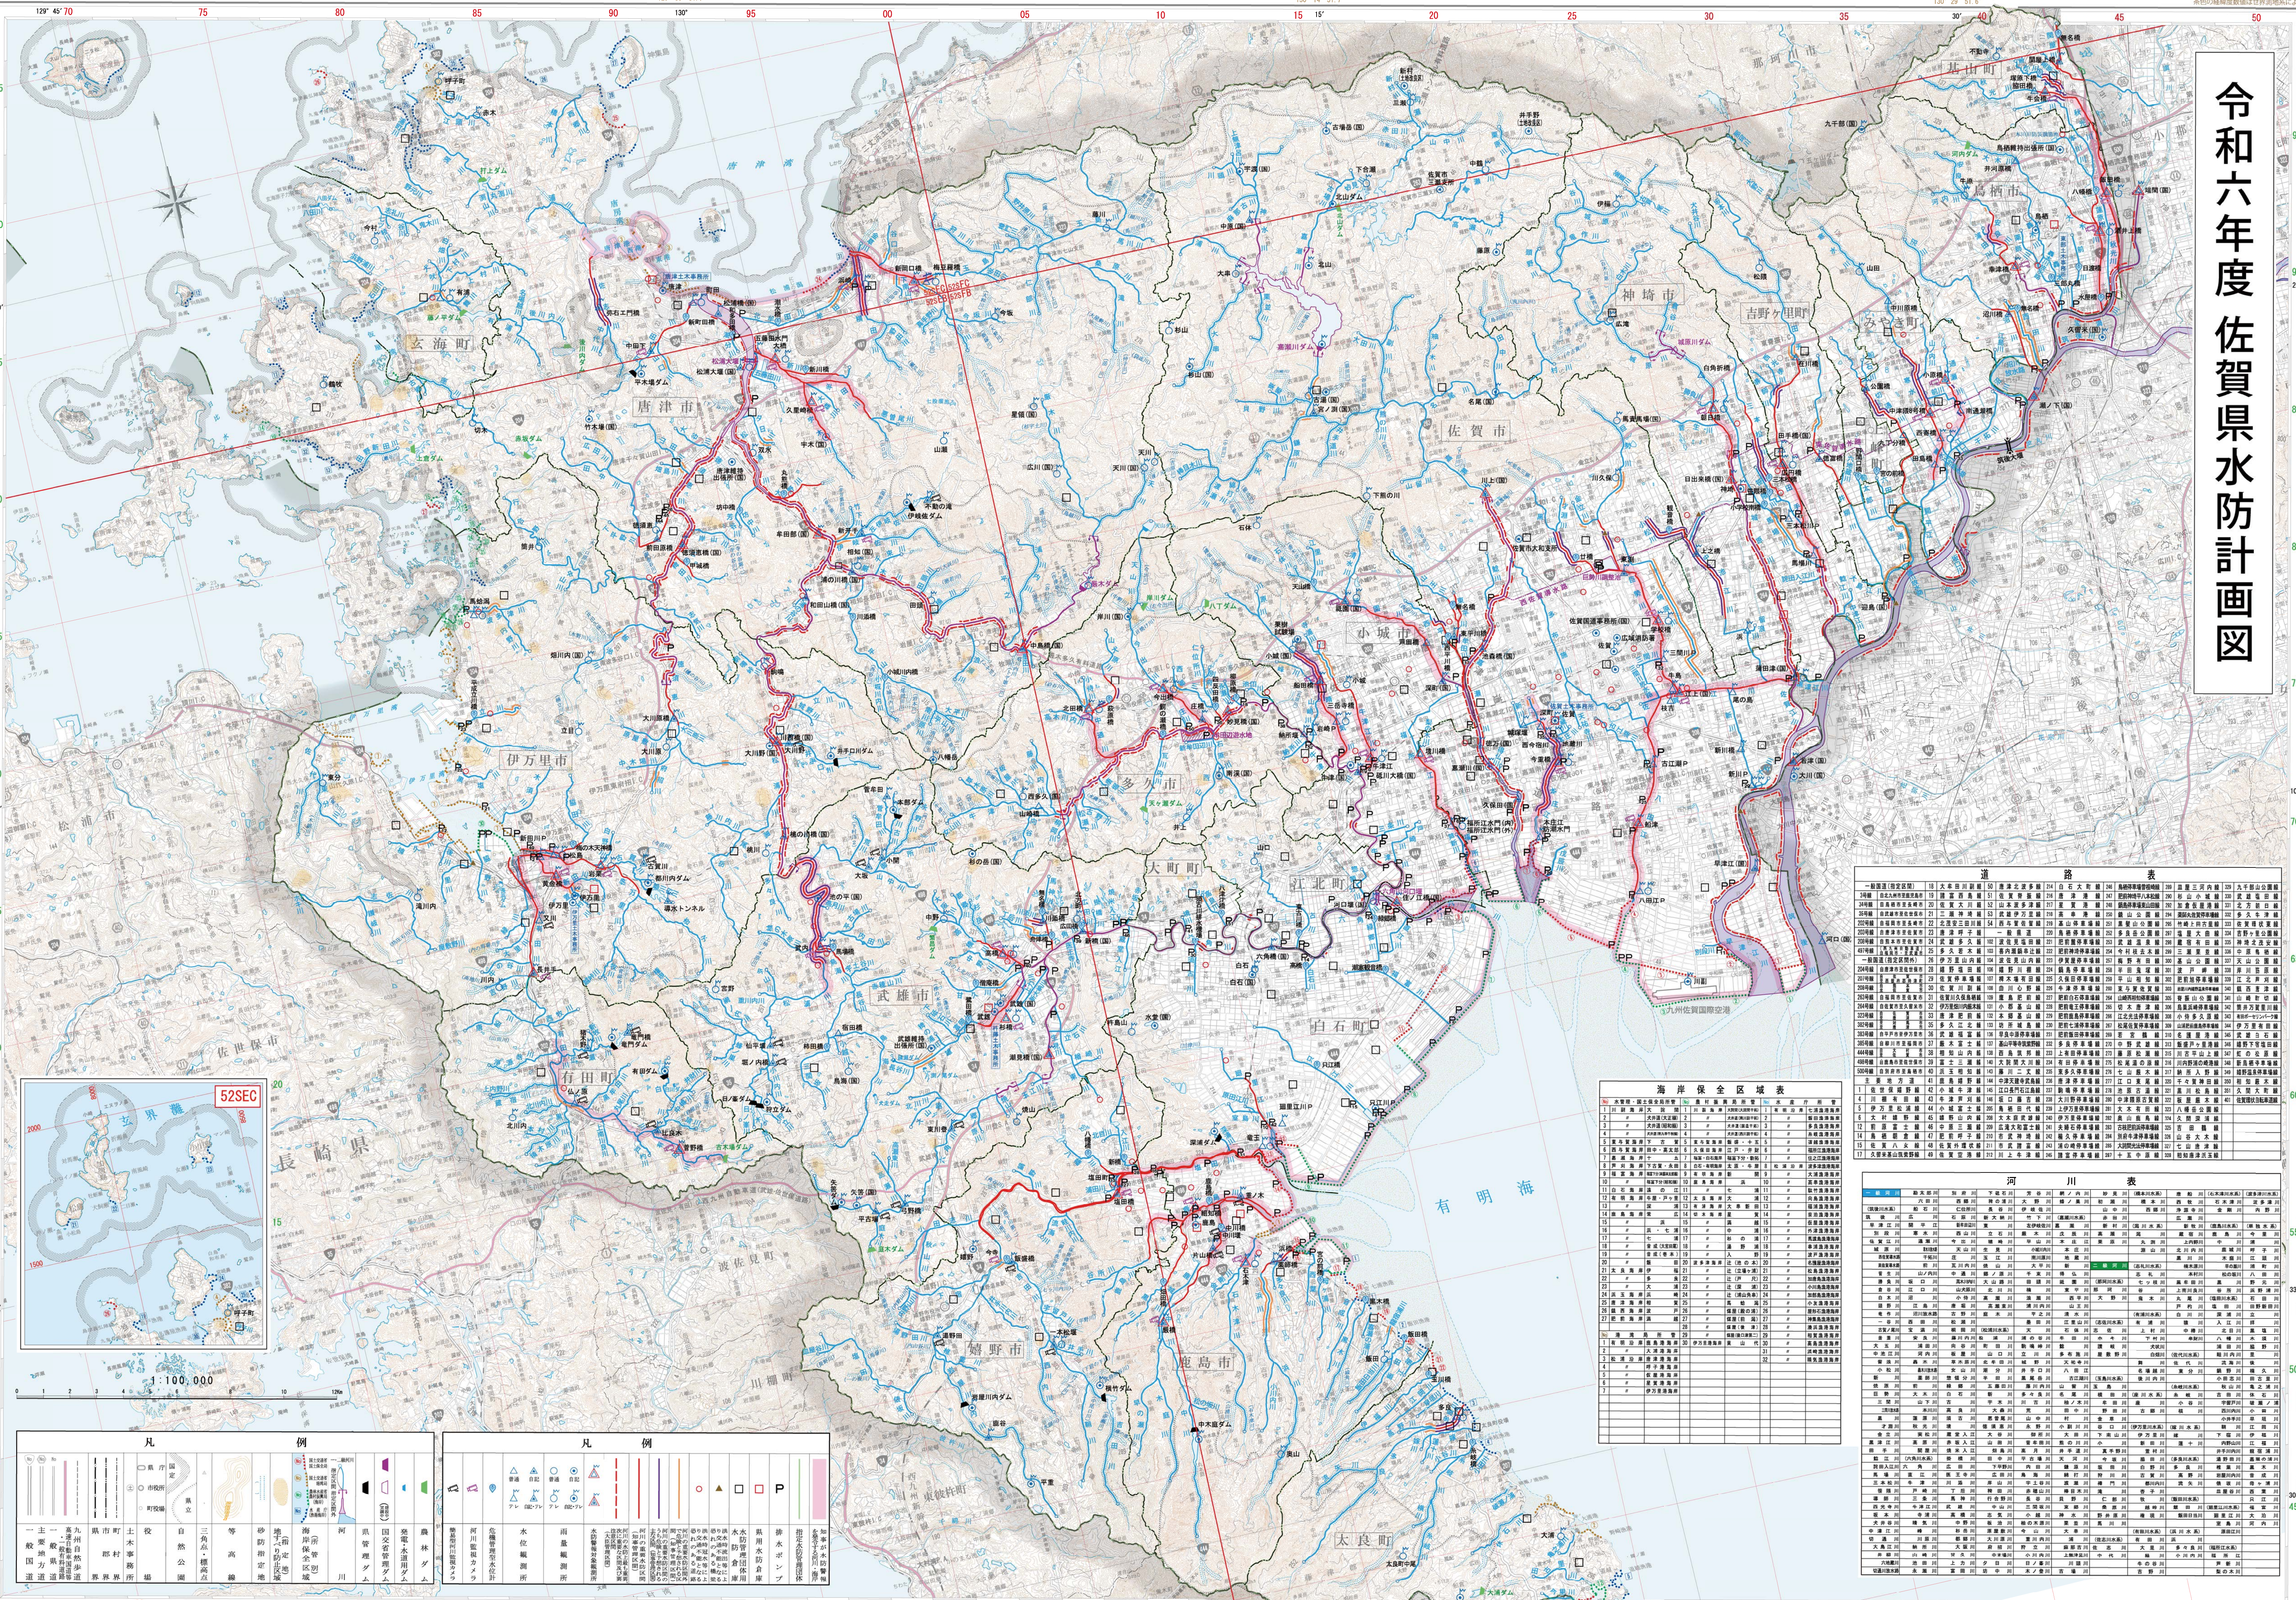

令和六年度佐賀県水防計画図

道 路 表 (Road Table) listing various roads and their details.

海岸保全区域表 (Coastal Protection Area Table) listing coastal protection zones.

河 川 表 (River Table) listing rivers and their details.

Legend (凡 例) for the map, including symbols for rivers, dams, and other geographical features.